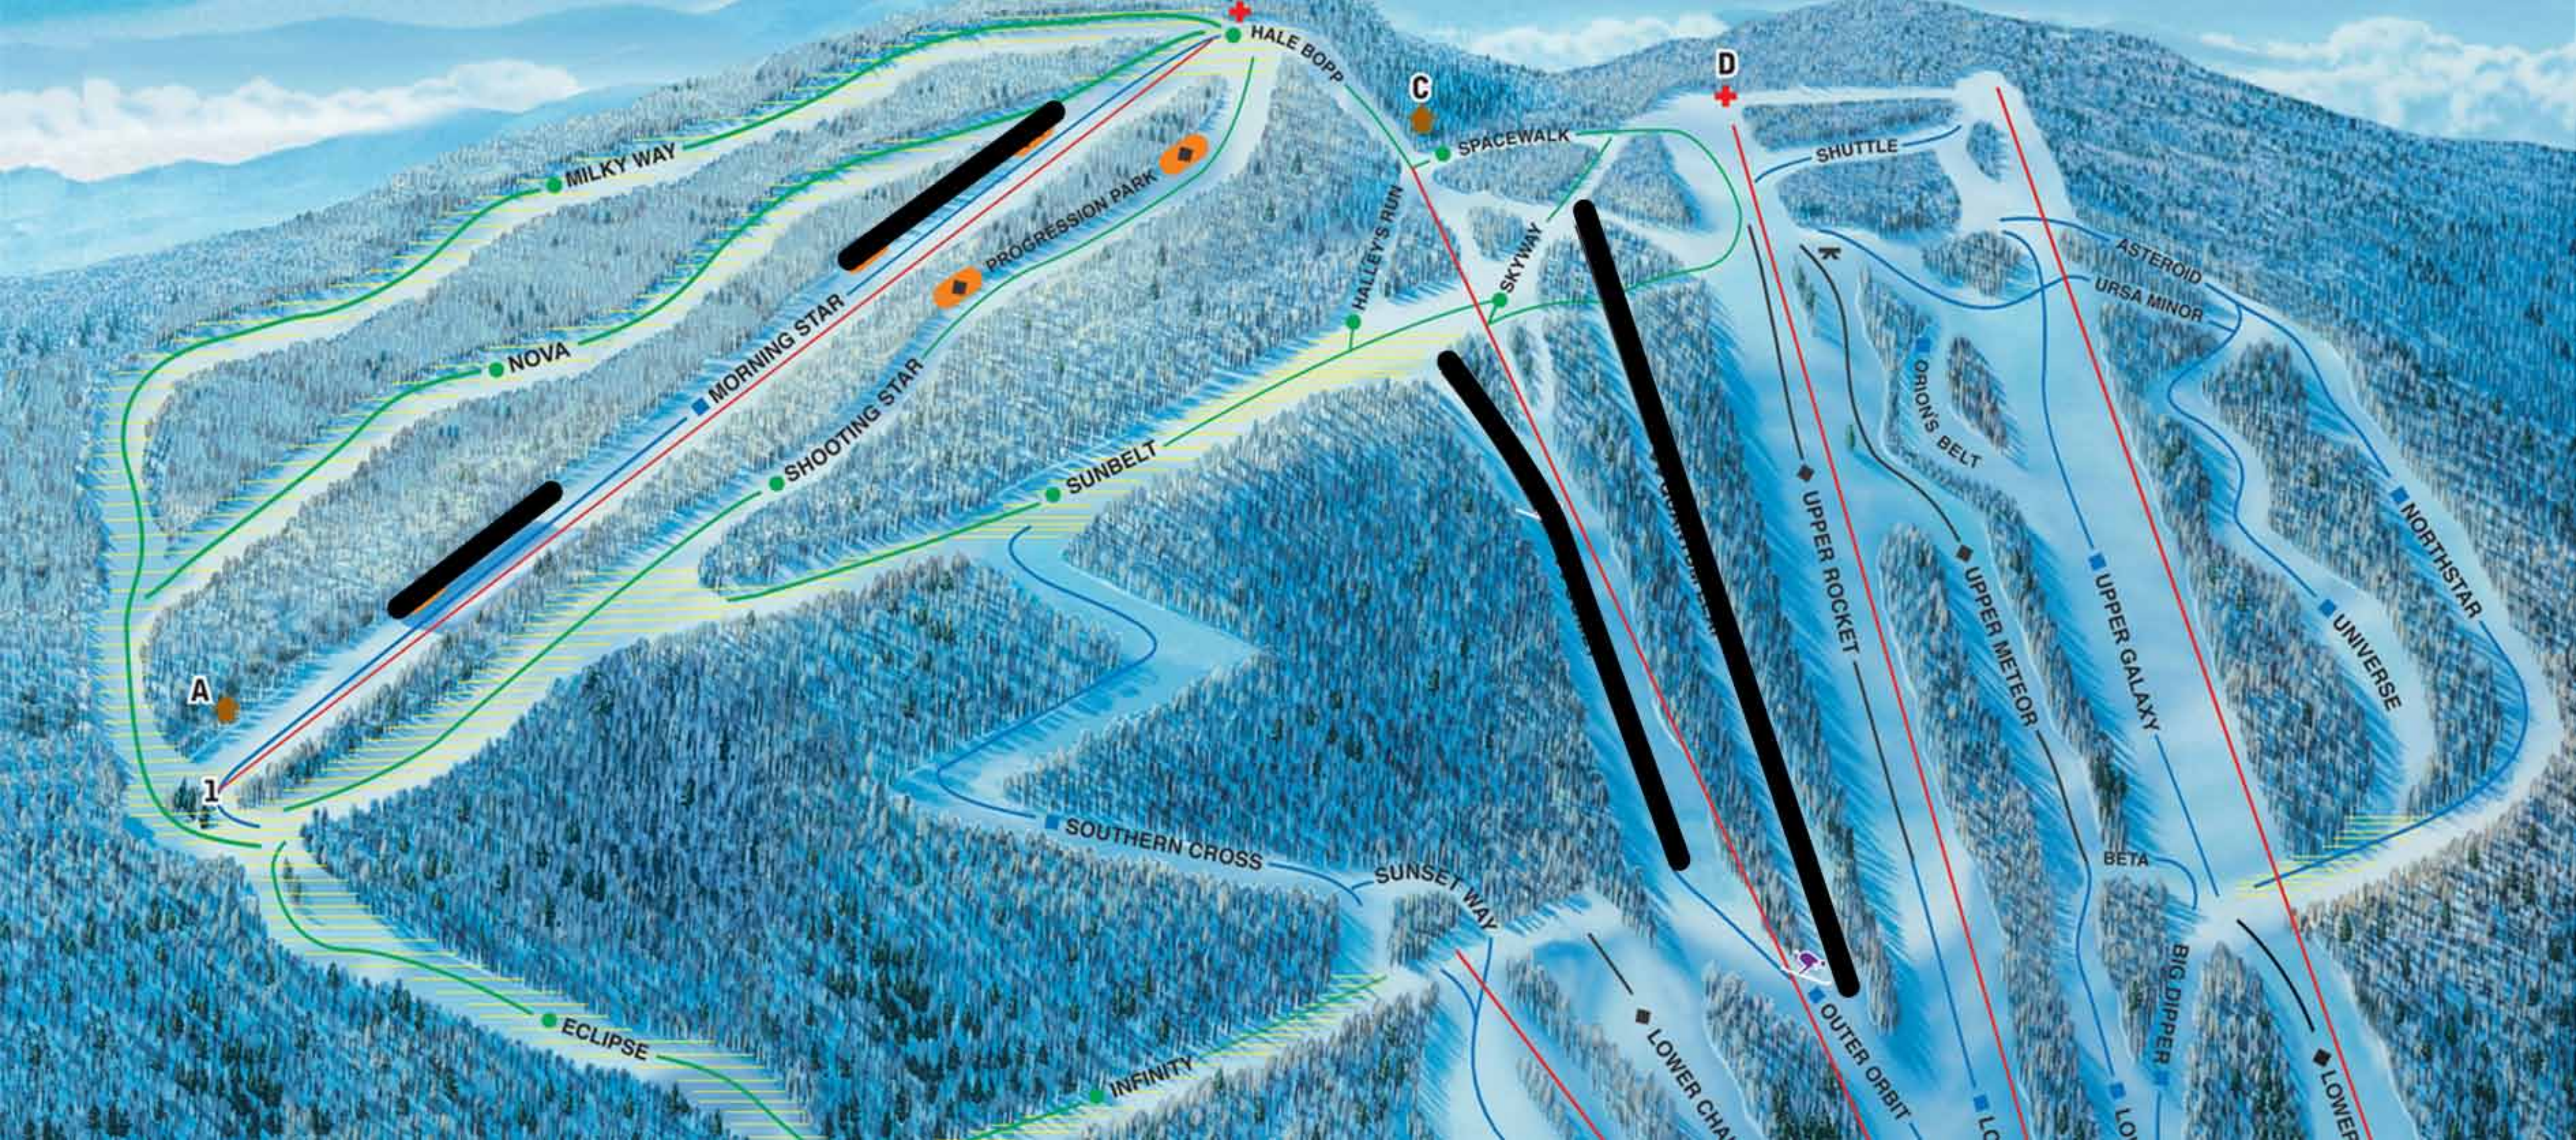

HALEY BOPP

C

D

MILKY WAY

NOVA

MORNING STAR

SHOOTING STAR

SUNBELT

SPACEWALK

HALEY'S RUN

SKYWAY

SHUTTLE

ASTEROID

URSA MINOR

ORION'S BELT

UPPER GALAXY

UPPER METEOR

UPPER ROCKET

NORTHSTAR

UNIVERSE

A

1

SOUTHERN CROSS

SUNSET WAY

ECLIPSE

INFINITY

LOWER CHAI

LOWER ORBIT

BETA

BIG DIPPER

LOWER

LO

LOI

LOU